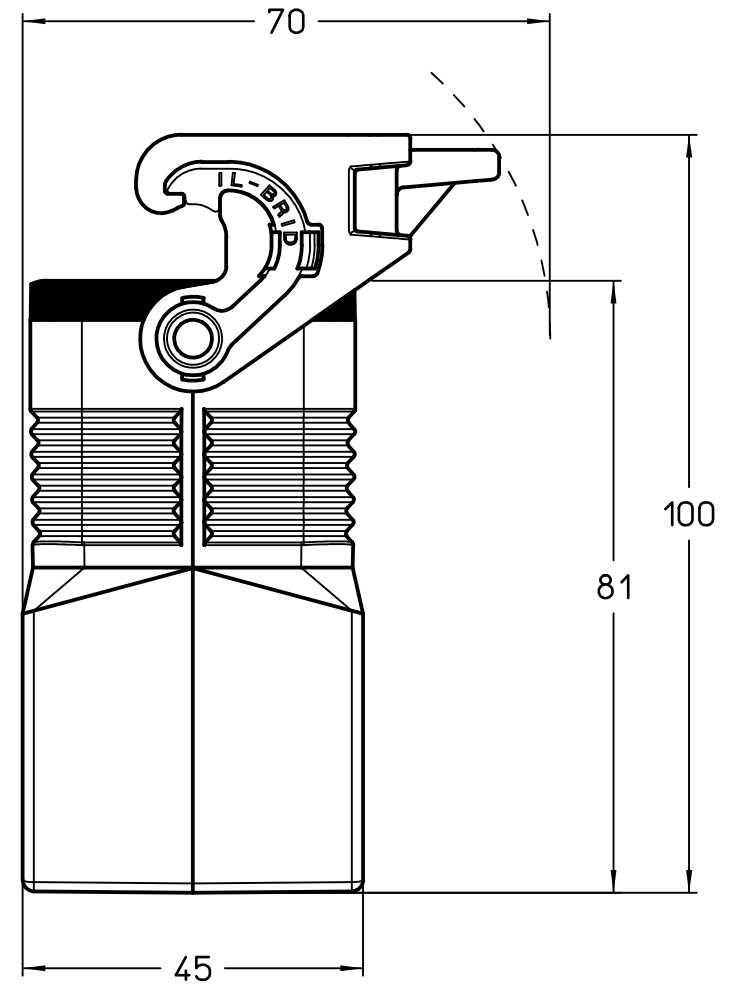

Diritti riservati All rights reserved

1

2

3

	Dimensions in mm
Original Size A4	
Date 07/03/23	
Sign. G. Renna	

Simplified representation with dimensions without tolerance

MLFV 24 LG40
Hood, size "104.27", M40 top entry, with 1 IL-BRID lever

Scale
1:1

1

2

3