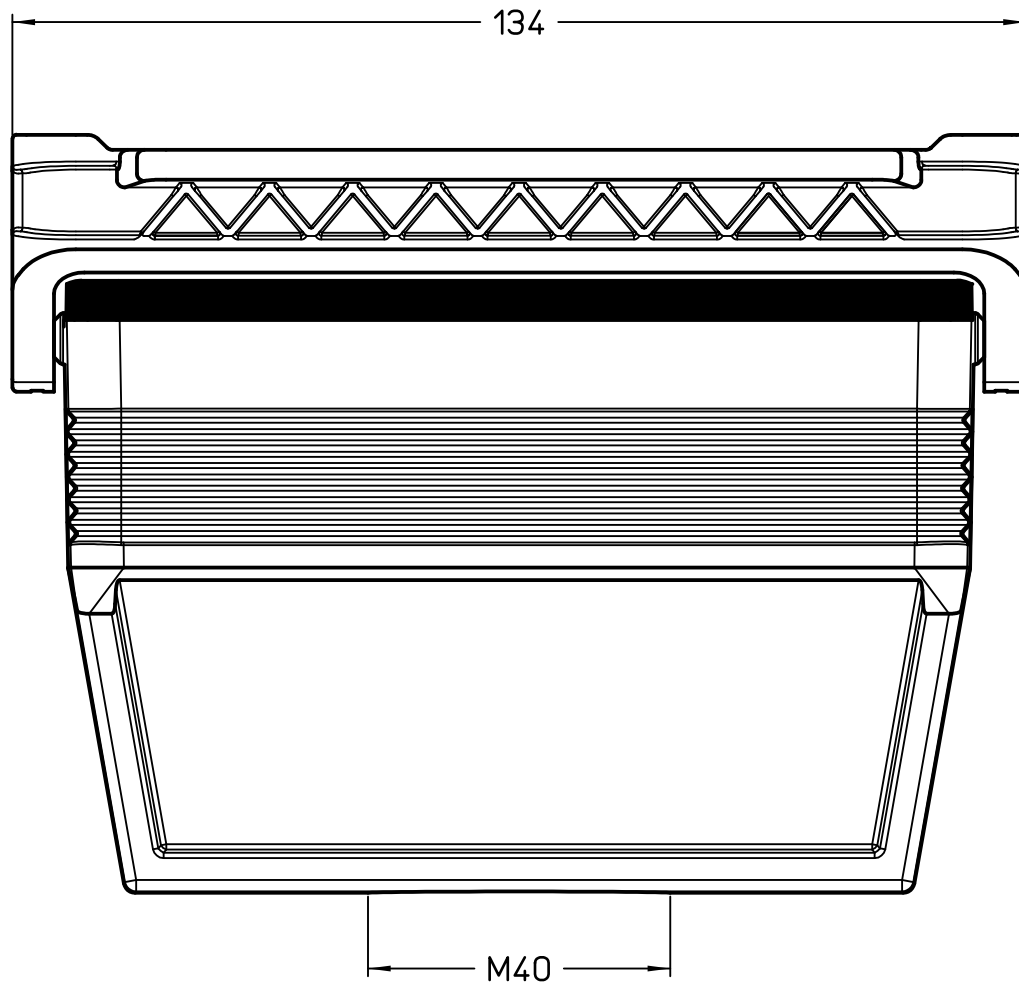

Diritti riservati All rights reserved

1

2

3

	Dimensions in mm
Original Size A4	
Date 07/03/23	
Sign. G. Renna	

Simplified representation with dimensions without tolerance

MLFV 24 LG40
Hood, size "104.27", M40 top entry, with 1 IL-BRID lever

Scale
1:1

1

2

3